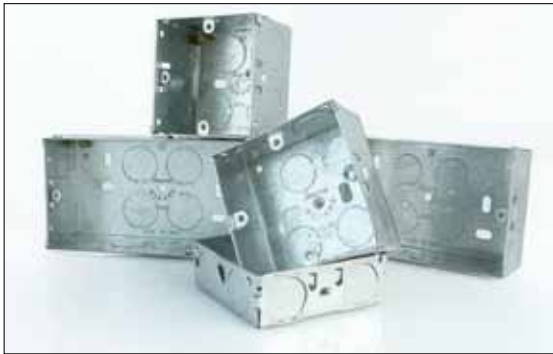

GI BOXES

bsi.
Approved

Fixed lugs

Brass earth terminal

Adjustable installation lugs

Knockouts of two sizes

ORDERING CODE	PART NO	DESCRIPTION	STD. PACKING	MOQ	PRICE
	RGB/PG/75/75/35/07	SWITCH BOX GI FLUSH 3 X 3 X 35MM X .7MM	100		
	RGB/PG/75/135/35/07	SWITCH BOX GI FLUSH 3 X 6 X 35MM X .7MM	50		

RAISED FLOOR BOXES

ORDERING CODE	PART NO	DESCRIPTION	STD. PACKING	MOQ	PRICE
	RXT-RFSB3075/3-UNFTD	RAISED FLOOR SERVICE OUTLET BOX 315X210X75, W/O MOUNTING PLATE AND U-LI CHOP / 3 COMPARTMENTS	1		
	CU-3345J	2G MOUNT PLATE-1PC	1		
	CU-3200J	2GANG ACCESSORY PLATE - 2 N	1		
	CB-3000	BLANK PLATE -1 PC	1		