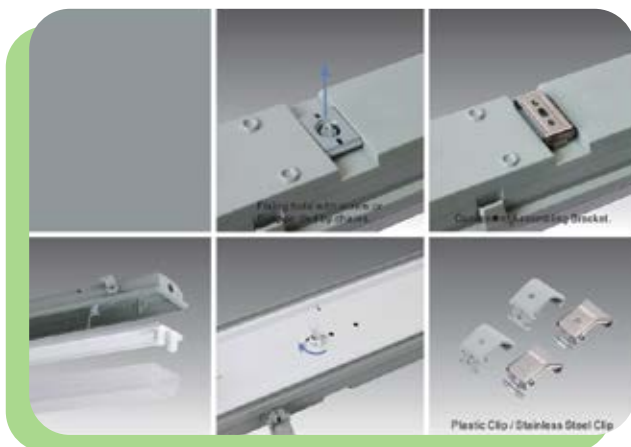

SPECTRA IP65 TUBE FITTINGS

Specification

Name	IP65 Tube Fittings
Rated Input Voltage	220-240V AC
Input Voltage	AC180-260V 50/60Hz
Rated Input Frequency	50Hz
IP Rating	65
Dimmable	No
Housing Material	Polycarbonate
Housing Color	Grey
Dimension	1260mm*75mm*86mm
Ambient Temperature	25°C
Mounting Method	Ceiling / Suspended
Item Code	R3S1311

Name	IP65 Tube Fittings
Rated Input Voltage	220-240V AC
Input Voltage	AC180-260V 50/60Hz
Rated Input Frequency	50Hz
IP Rating	65
Dimmable	No
Housing Material	Polycarbonate
Housing Color	Grey
Dimension	1260mm*120mm*86mm
Ambient Temperature	25°C
Mounting Method	Ceiling / Suspended
Item Code	R3S1310