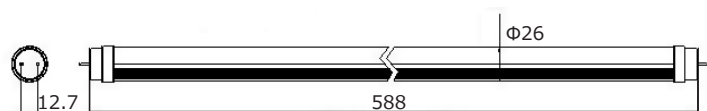

SPECTRA LED TUBE LIGHT T8

Specification

Name	Spectra LED Tube Light T8
Actual Power	9W
Input Voltage	AC85-265V 50/60Hz
Dimmable	NO
Main Material	Alloy Aluminium+PC
Size	Φ26 X L600mm
Light Source	LED SMD
C.T.	6000-7000K
Input	AC85-265V 50/60Hz
Driver	ce certificate
Installation Accessories	W/Plastic sleeve
Operating Temperature	-25°C~+50°C
Storage Temperature	-20°C~40°C
Humidity	10%~65%
IP Rating	IP20
Warranty	2 Years
CRI	≥80
Surface Finish	Silver
Adjustable	Fixed
View	180°
Min.illuminated Object	100 LM/W
Approvals	CE/ROHS
Item Code	L1S1005

Mechanical Dimension

600mm LED T8 TUBE LIGHT